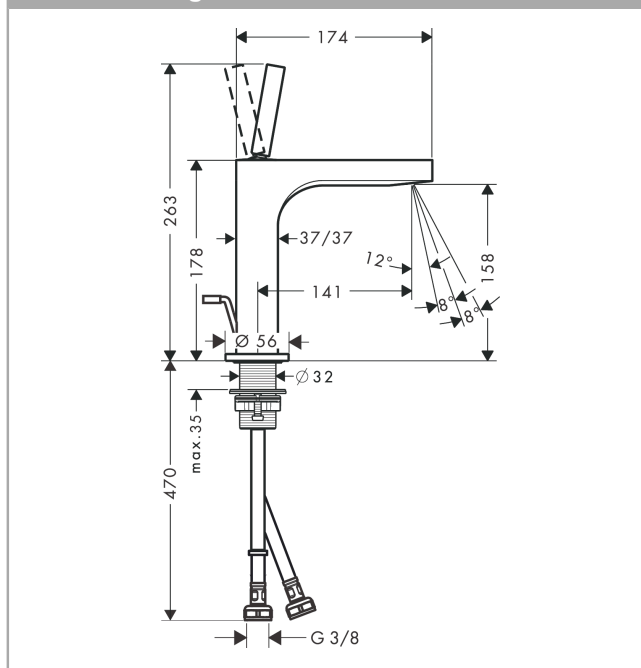

### product features

- consists of: single lever basin mixer, waste set
- ComfortZone 160
- projection 141 mm
- laminar spray
- swiveling spray former
- flow rate at 3 bar: 5 l/min
- suitable for continuous flow water heaters
- pop-up waste set

## Scale drawing